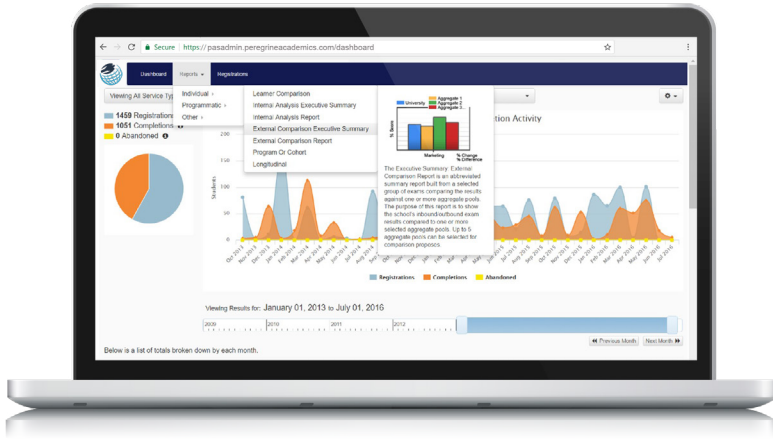

Customizable

With 31 available General Education topics to choose from, you can easily customize your assessment to align with your program's key learning objectives. Also, we allow you to customize assessments to meet the needs of program specializations.

Data & Reports

Our assessment is more than an exam - it is a comprehensive solution. You will receive access to all institutional and individual assessment data and reports. The intuitive reporting system provides you with an easy way to view your results and progress.

CONTACT US

|| Info@PeregrineGlobal.com || (307) 685-1555 || PeregrineGlobal.com

PEREGRINE
GLOBAL SERVICES

Results and Reporting

School officials have 24/7 access to student results and reporting through Client Admin. Reports are used for academic benchmarking and learning outcomes evaluation.

The site includes:

- Student registration management.
- Access to completion certificates and individual scores.
- Summative reports for comparative analysis.

Exam Content

The test bank offers 31 available General Education topics with a separate test bank available for the undergraduate degree programs. An exam includes 10 questions per topic, randomly selected from the test bank of more than 3,000 questions.